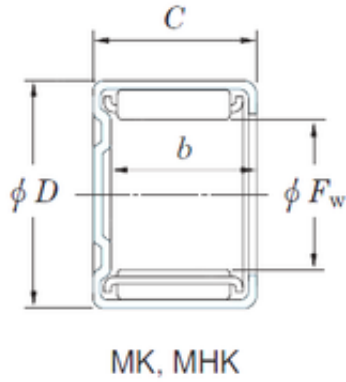

KOYO MK681 Rodamientos De Agujas

Bearing No. MK681

Size	9.525x14.288x12.700 mm
Bore Diameter	9.525 mm
Outer Diameter	14.288 mm
Width	12.700 mm
Fw	9.525 mm
D	14.288 mm
C	12.700 mm
b	10.4 mm
Weight	42,253 Kg
Basic dynamic load rating (C)	5.25 kN
Basic static load rating (C0)	6.45 kN

MK681 Bearing 2D drawings and 3D CAD models